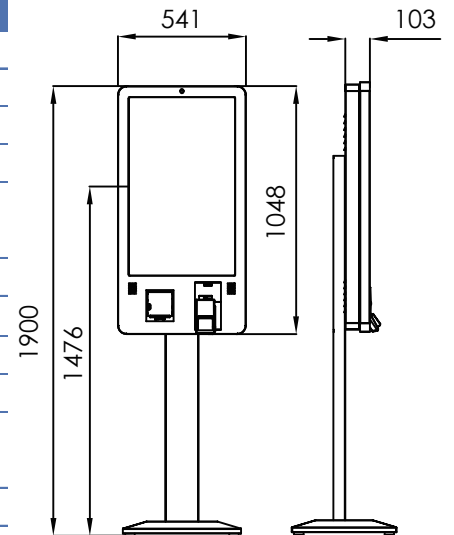

# Tori KIOSK 3200

32" Self Ordering Kiosk

## Features

- / 32" LCD display with P-CAP touch screen.
- / Celeron J6412 , i3/i5 12 Gen CPU available.
- / 3" Thermal printer built-in (80 x 80 mm paper roll).
- / 1D/2D barcode scanner built-in.
- / Universal stand for payment terminal.
- / Bolted to floor, floor/ceiling and wall mounting available.
- / Camera built-in (Option).
- / Compact, slim, elegant

# Specification

Model Name	Tori KIOSK 3200	
<b>System Information</b>	Processor	Intel®Celeron / Core i3 / Core i5
	Memory	8G/16G DDR4 3200
	Storage	128G/256G SSD (M.2)
	Operating Systems	Windows 10/11
	Audio	Realtek ALC662-VD0 1 x MIC-IN & AUDIO OUT
<b>Display</b>	Type	32" TFT LCD, LED Backlight
	Resolution	1920 x 1080
	Brightness	350 cd/m <sup>2</sup> (typ.)
	Touchscreen	Projective Capacitive Touch
<b>Interface</b>	USB	USB 2.0 x 6 USB 3.2 x 2
	Serial	DB9 RS-232 x2 (optional)
	LAN	1 x Gigabit Ethernet, RJ-45
	Scanner	1D/2D (USB interface)
<b>Peripheral</b>	Printer	3" Thermal Printer w/ 80x80 paper roll. (LAN: Option)
	Speaker	2 x 2W (Stereo) (Factory Option)
	Camera	Optional
	Wall Mount Kit	Optional
	<b>Physical &amp; Environmental</b>	Operating Temperature
Storage Temperature		-20°C ~ 80°C
Operating Humidity		10% ~ 90% Humidity
Storage Humidity		10% ~ 90% Humidity
<b>Dimensions</b>	Pedestal	190 (H) x 54 (W) x 45(D) cm
	Main System only	105 (H) x 54(W) X10.5(D) cm
<b>Materia/Color</b>	Main System	Metal Front-White, Rear-Black Custom Colors Available
	Stand/Base	Metal Black Custom Colors Available